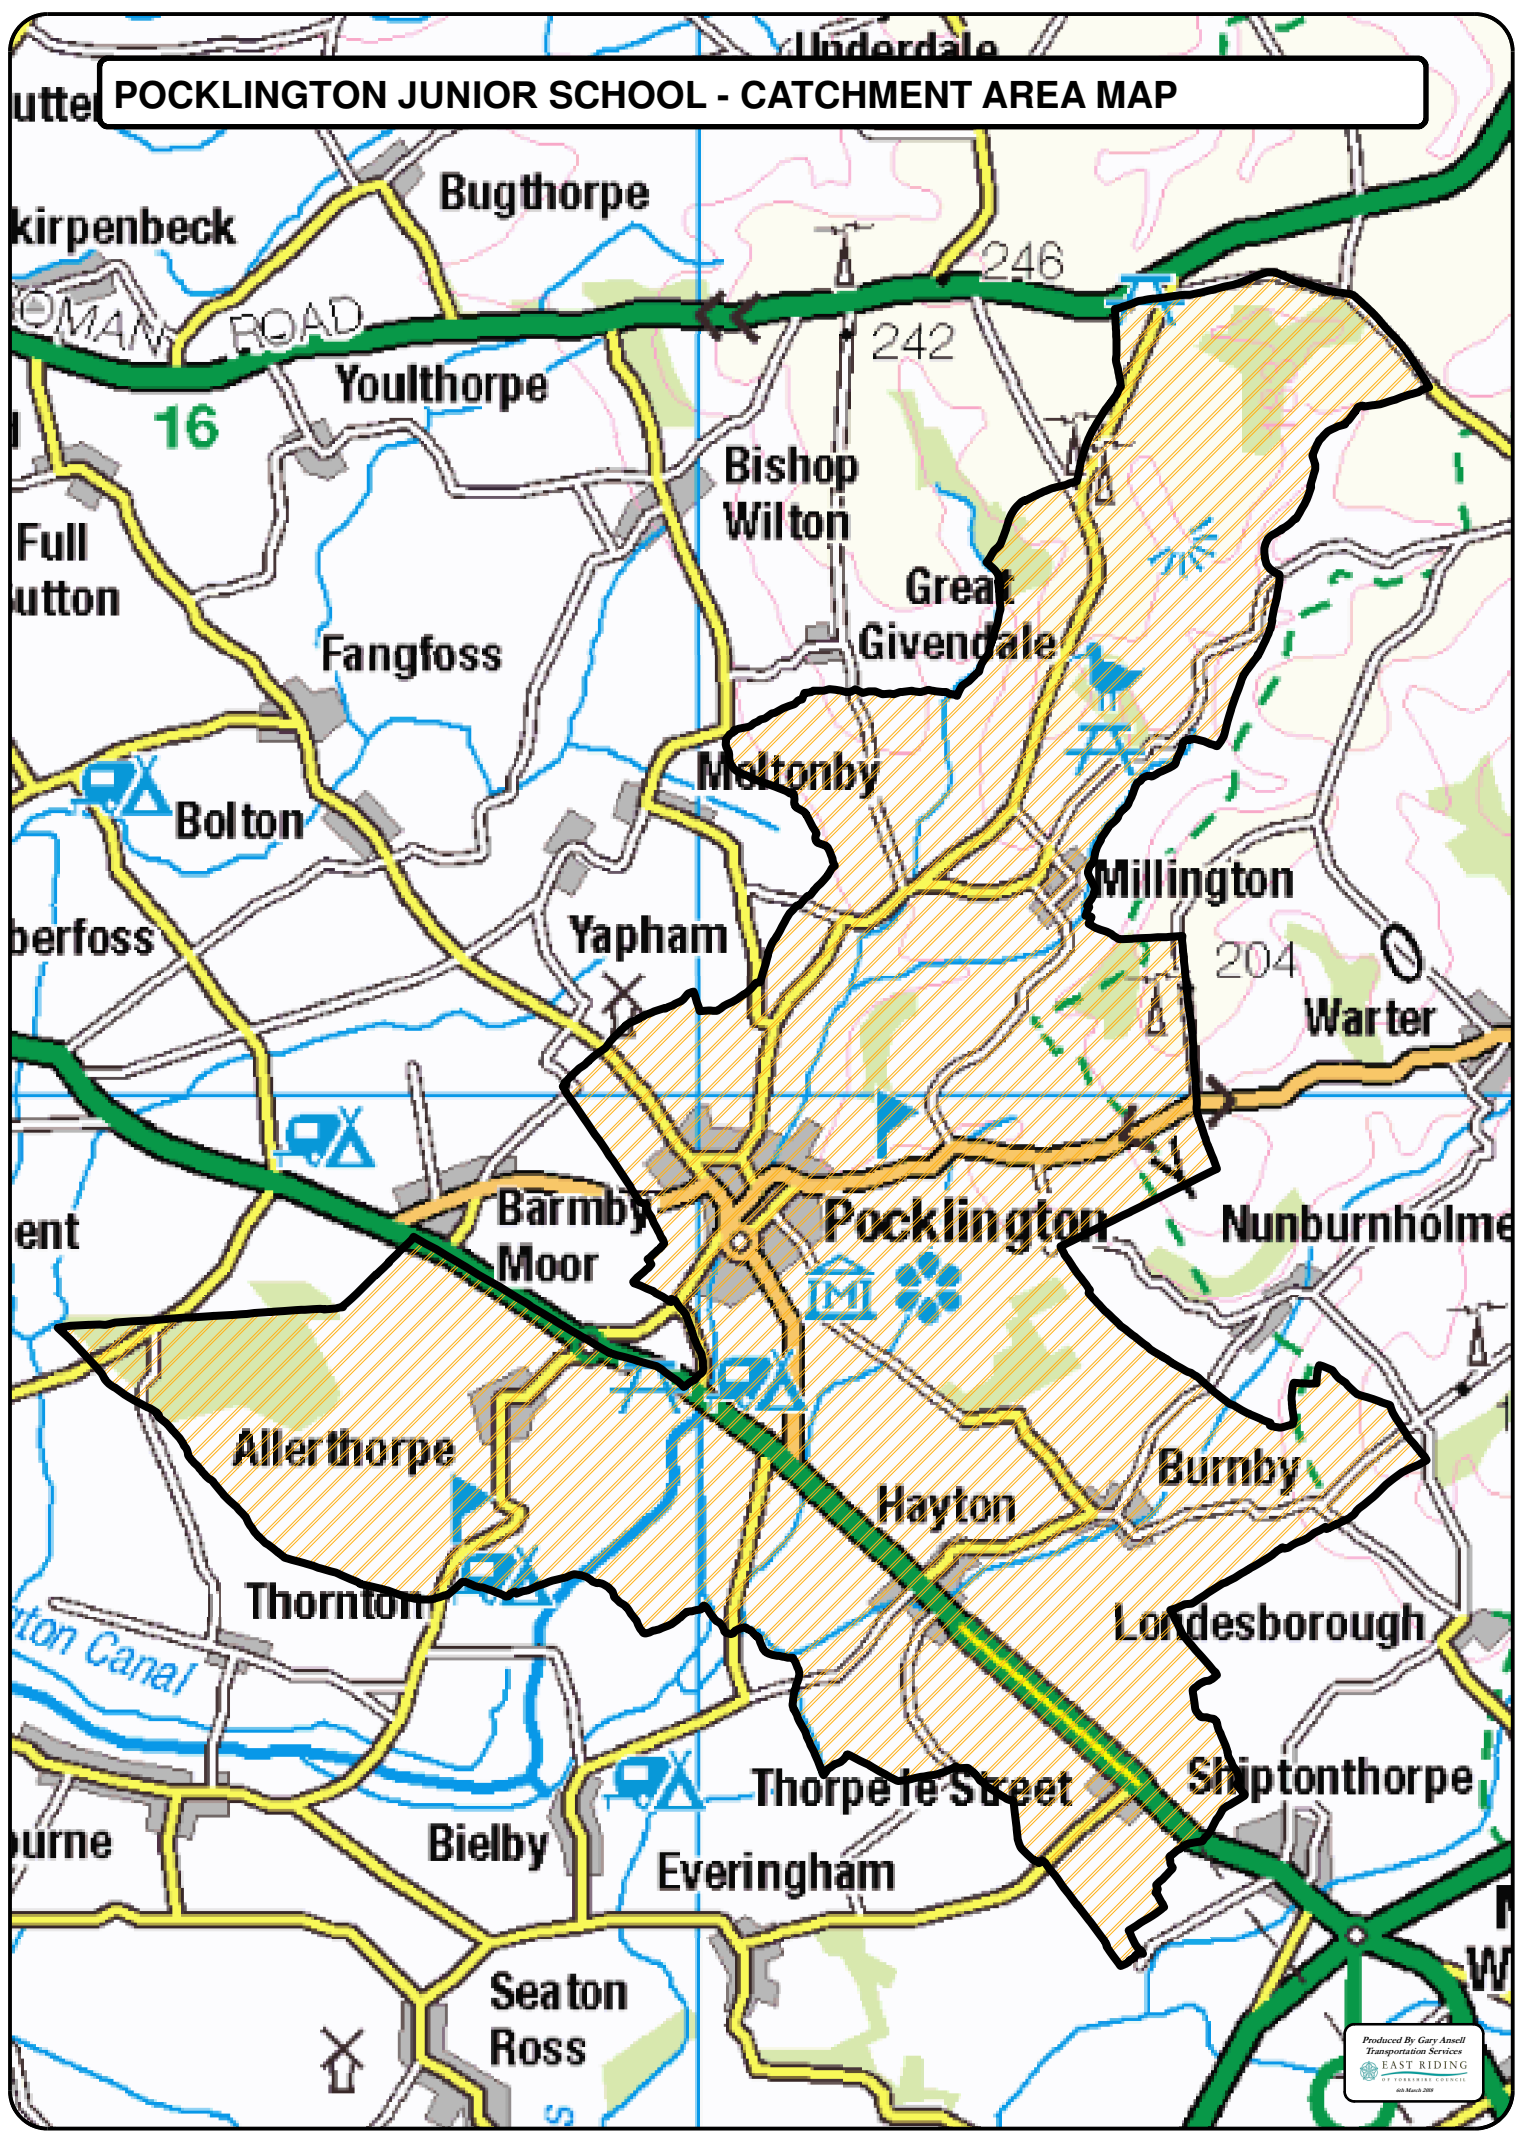

POCKLINGTON JUNIOR SCHOOL - CATCHMENT AREA MAP

Produced By Gary Ansell
Transportation Services
EAST RIDING
OF YORKSHIRE COUNCIL
4th March 2010