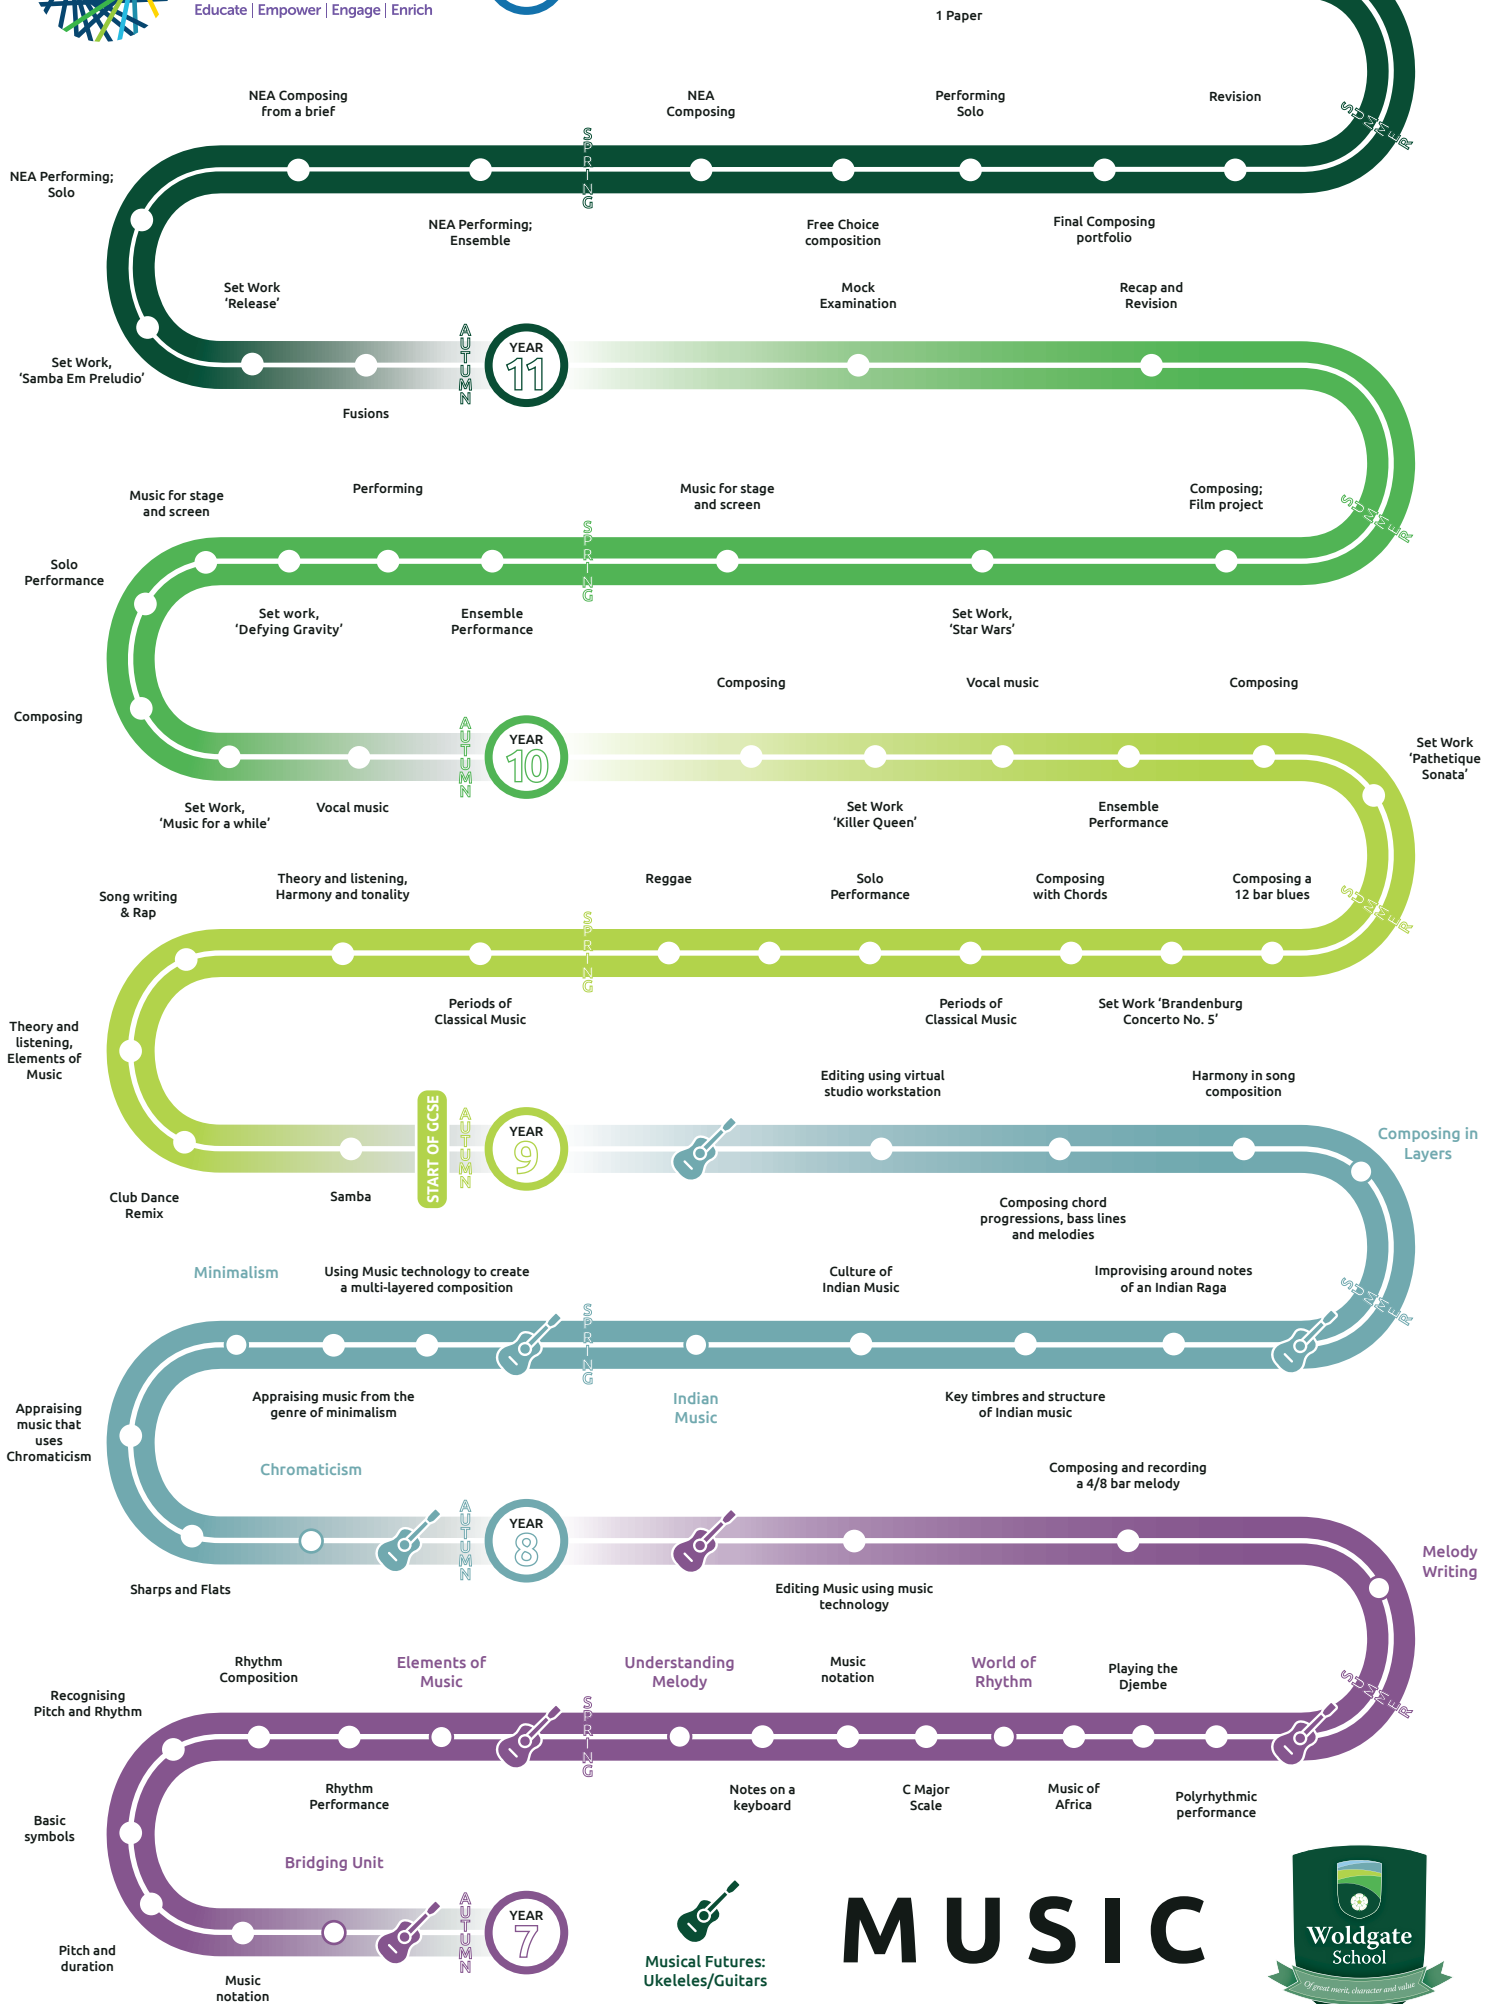

Wonder
Learning Partnership
Educate | Empower | Engage | Enrich

GCSE EXAMINATIONS

Musical Futures:
Ukeleles/Guitars

MUSIC